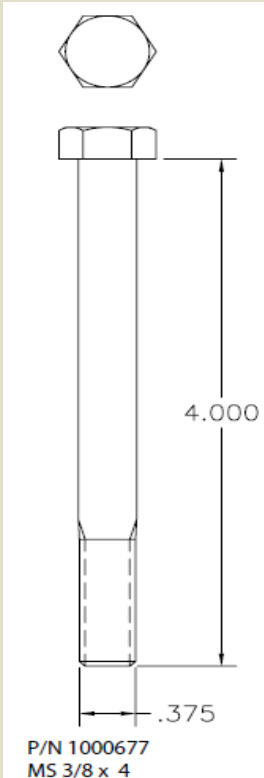

HARDWARE

1000677
MS 3/8x4