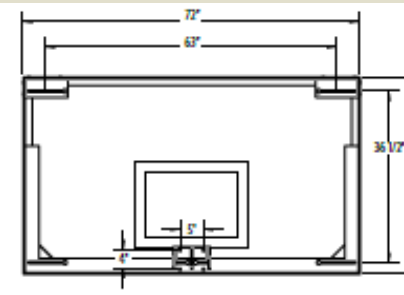

413-001 SuperGlass™ Pro sb Backboard 72" x 42"