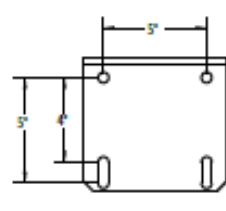

411-556 Roughneck™ Gorilla Goal®
411-557 Roughneck™ Gorilla Goal® II