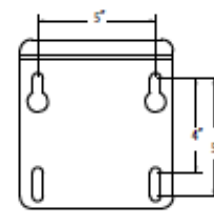

411-508 Slammer Competitor Goal
411-528 Slammer Competitor Goal
411-506 Slammer Flex Goal
411-507 Slammer Flex Goal II