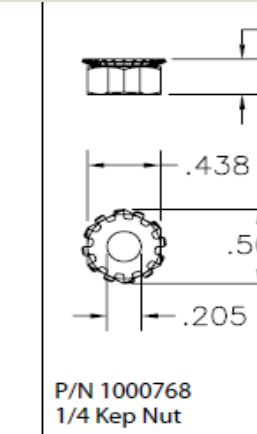

P/N 1000784
3/8 flat washer

1000768

P/N 1000768
1/4 Kep Nut