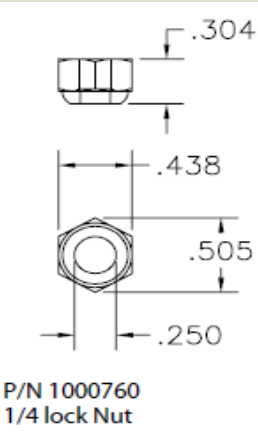

1038176

1015132

1032006

1035688

HARDWARE

P/N 1042169
Screw #8 x 3/4

P/N 1042325
Retaining ring 3/4

P/N 2077817
3/8 "T" weld Nut

P/N 2080728
MS 3/8 x 1 1/4

P/N 2042345
MS 3/8 x 1 1/2

P/N 1000760
1/4 lock Nut

P/N 1000768
1/4 Kep Nut

P/N 1000784
3/8 flat washer

P/N 1000786
1/2 lock washer

2080728

2042345