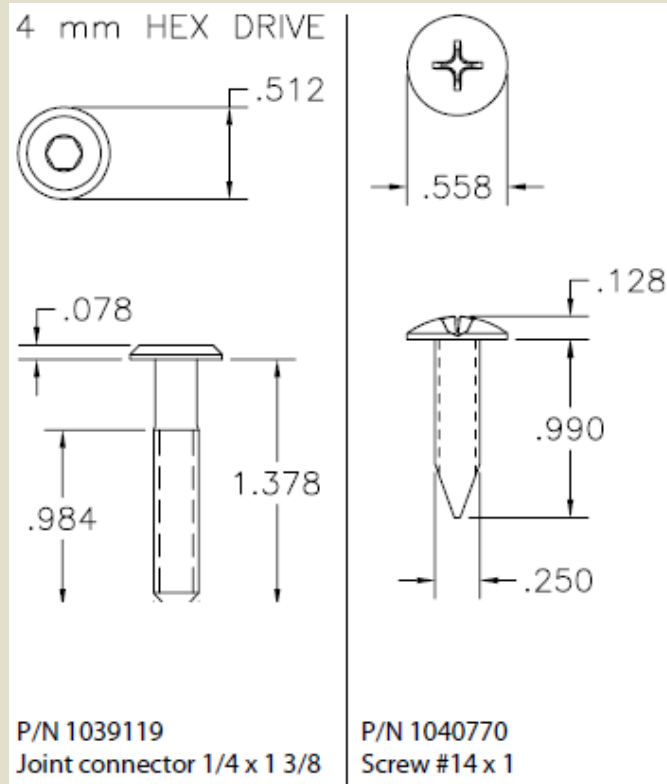

P/N 1039119
Joint connector 1/4 x 1 3/8

1039119
Joint Connector
1/4x1 3/8

P/N 1040770
Screw #14 x 1

1040770
Screw #14x1