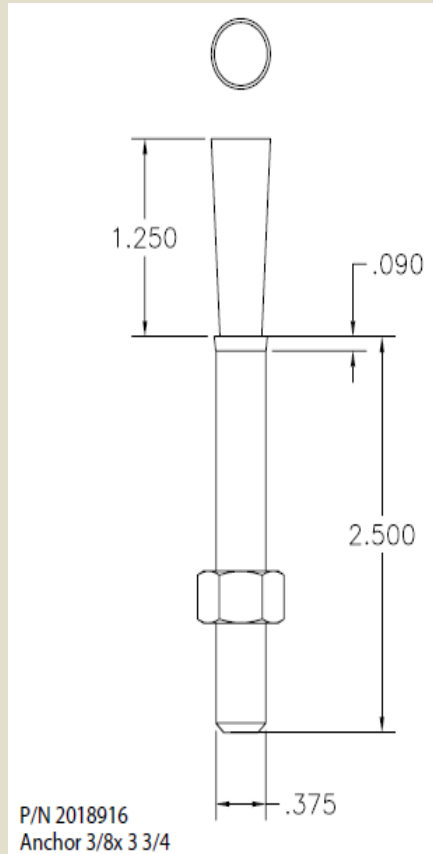

P/N 1000663
MS 3/8 x 3/4

1000663

P/N 1000781
3/8 lock washer

1000781

P/N 1000798
3/8 shake proof washer

1000798

HARDWARE

2011272