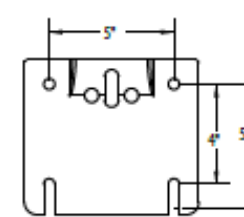

STANDARD NET

- One-year warranty

413-605 Standard Nylon Net - 5.8 oz.

SUPER NET

- One-year warranty

413-609 Super Net - 9 oz. Heavy-Duty Nylon Net

GOAL MOUNTING PATTERNS

8411-583 Arena® 180 Goal