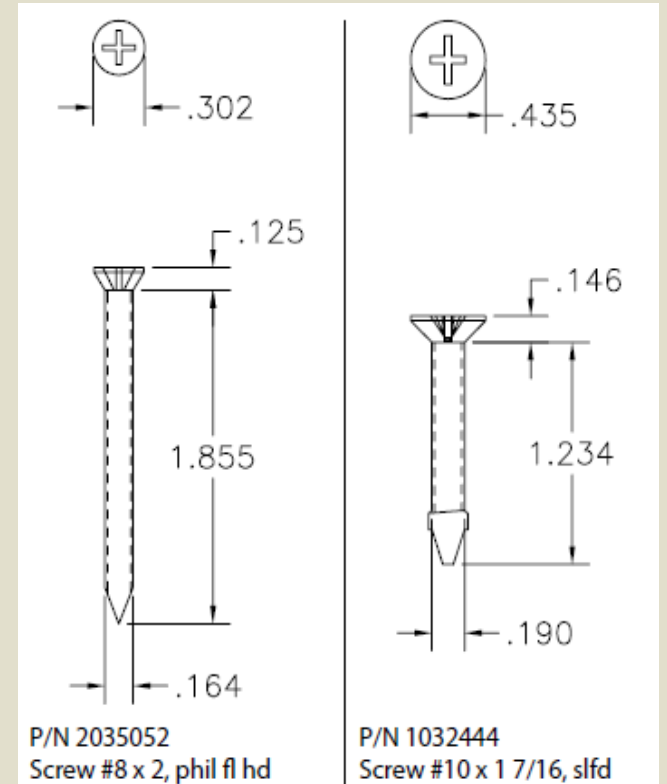

2043272
1/4 Insert Nut

P/N 1039119
Joint connector 1/4 x 1 3/8

1039119
Joint Connector
1/4x1 3/8

P/N 1040770
Screw #14 x 1

1040770
Screw #14x1

P/N 2035052
Screw #8 x 2, phil fl hd

2035052
Screw #8x2,
Phil fl hd