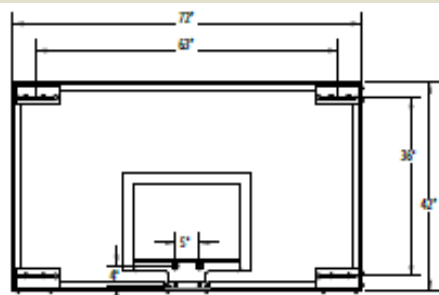

411-704 Slam-Dunk® Pro Goal
411-705 Slam-Dunk® Goal
411-723 Slammer Competition 180 Goal

BACKBOARD MOUNTING PATTERNS

N413-002 Arena® Backboard 72" x 42"

411-574 Slam-Dunk® Precision 180sb Goal

411-556 Roughneck™ Gorilla Goal®
411-557 Roughneck™ Gorilla Goal® II