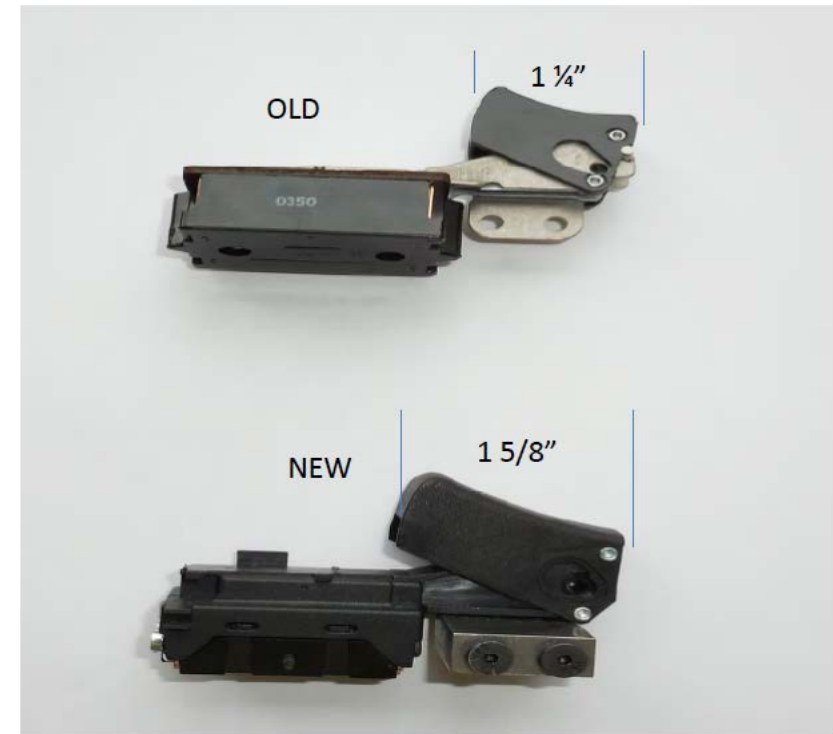

Power Assist Trigger Switch