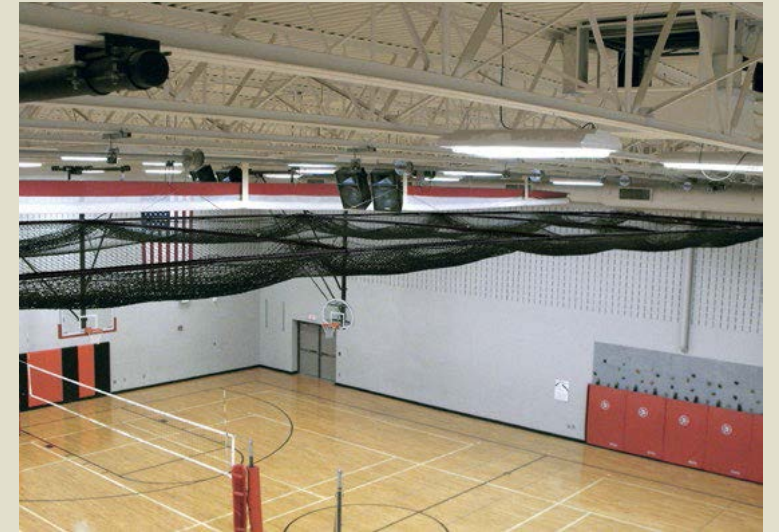

SPALDING BATTING CAGES

BATTING CAGE

- Designed for indoor use only
- Frame is constructed of zinc coated piping
- Minimum ceiling height requirement of 17'
- Cast fittings connects perimeter with a 1 hp electric motor
- Netting attaches easily to the frame with hook and loop straps
- Black net is made of a high strength polyethylene material
- Standard mesh size is 1 3/4" with 3/4" mesh available for golf
- Black powder coat finish

417-278 Motorized Retractable 70' Cage (net not included)

417-279 Motorized Retractable 55' Cage (net not included)

417-386 14' wide x 70' long Batting Cage Net Package

417-387 12' wide x 70' long Batting Cage Net Package

417-388 14' wide x 55' long Batting Cage Net Package

417-389 12' wide x 55' long Batting Cage Net Package

417-395 14' wide x 70' long Golf Mesh Cage Net Package