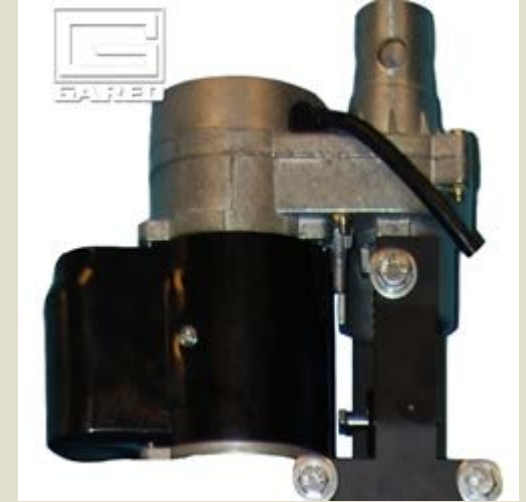

4002 Electric Curtain Hoist with
Key Switch

PSS - ACCESSORIES

1123 Manual Winch

1171 Electric Adjust-A-Goal
Height Adjuster
1131 Manual Adjust-A-Goal
Height Adjuster

1179 Manual-to-Electric Height
Adjuster Conversion Kit