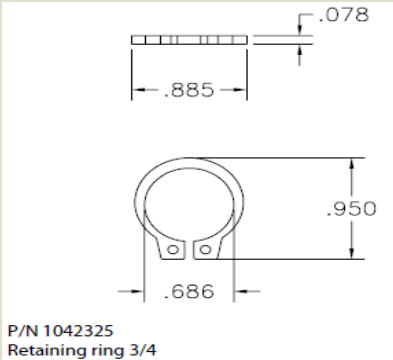

1038176

1015132

1032006

1035688

HARDWARE

P/N 1042169
Screw #8 x 3/4

P/N 1042325
Retaining ring 3/4

P/N 2077817
3/8 "T" weld Nut