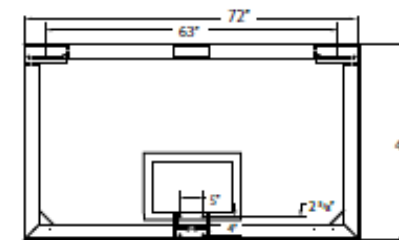

BACKBOARD MOUNTING PATTERNS

N413-002 Arena® Backboard 72" x 42"