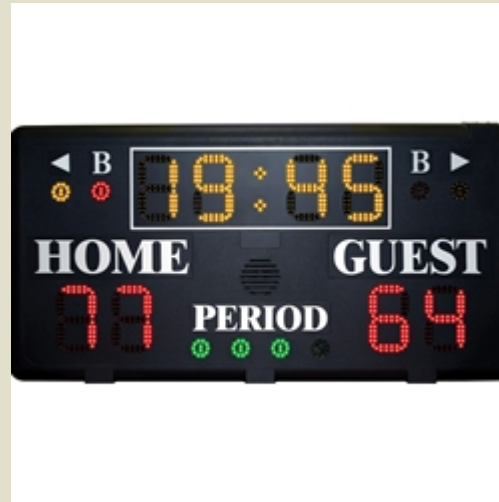

GS-207 – 4' Scoreboard