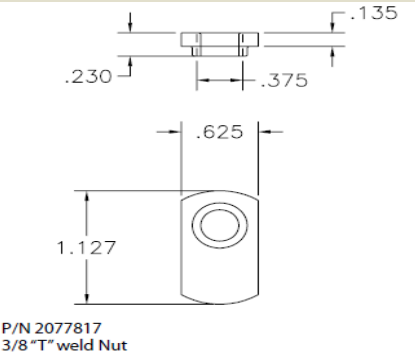

1038176

1015132

1032006

1035688

HARDWARE

P/N 1042169
Screw #8 x 3/4

P/N 1042325
Retaining ring 3/4

P/N 2077817
3/8 "T" weld Nut