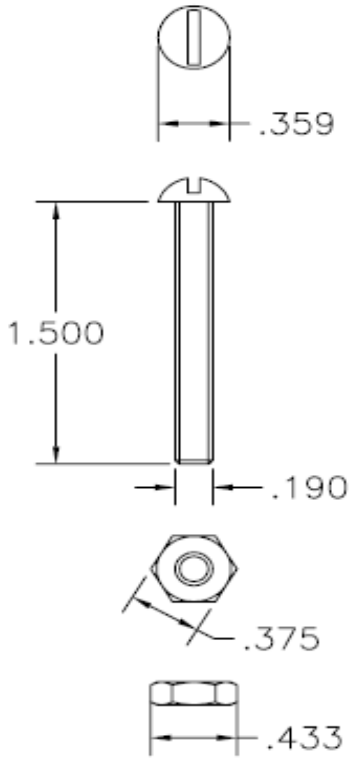

P/N 1000822
1/4 X 1 1/2 step bolt

HARDWARE

P/N 1000702
Stove bolt 3/16 X 1 1/2

1000702