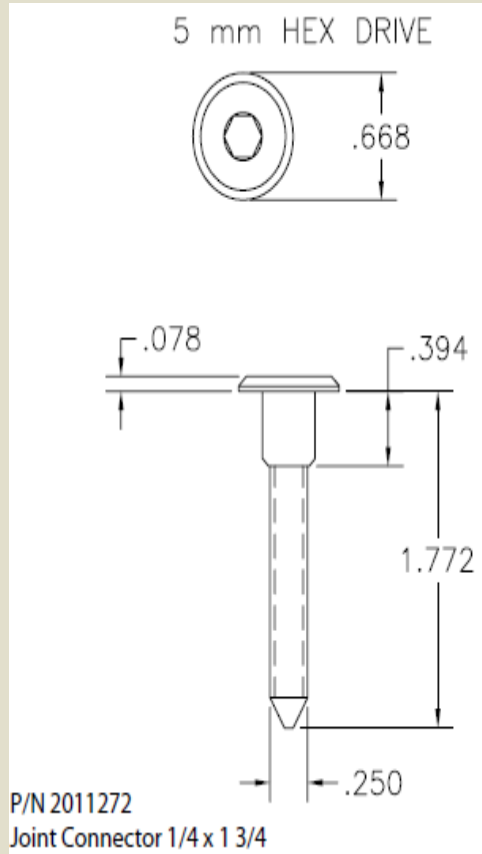

P/N 1000663
MS 3/8 x 3/4

1000663

P/N 1000781
3/8 lock washer

1000781

P/N 1000798
3/8 shake proof washer

1000798

HARDWARE

2011272